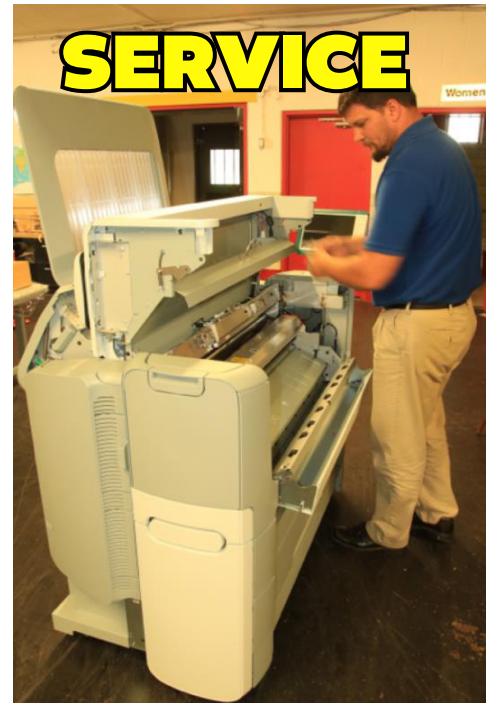

INFRASTRUCTURE BLUEPRINT MACHINE PRODUCTION, SERVICE, SUPPLIES

SUPPLIES

Visual Communications
For critical, life sustaining
Companies, Organizations
And Government offices.

ReprosSigns

Serving blueprint equipment
repair for life sustaining
Companies, Organizations
and Government offices.